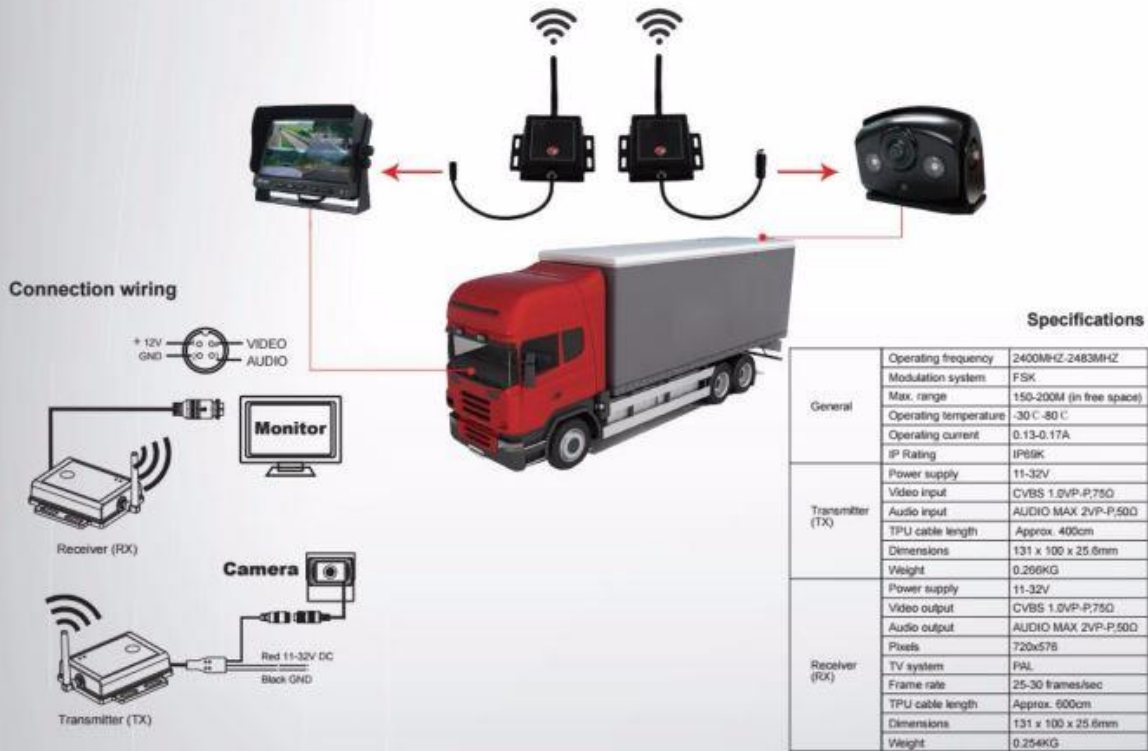

HIGH PERFORMANCE WIRELESS CAMERA SYSTEM

Features:

PN:26-084

(Monitor & Camera Optional)

- Heavy duty wireless transmitters RX-TX
- Long range up to 200M (in free space)
- Fast installation/ Trucks, Caravans, Horse floats and more
- Waterproof digital IP 68 metal housing
- Multiple systems can be added to dual or quad monitors

- IP 68
- Fish-eye wide angle IR camera
- PAL
- 180 degree view
- 12V DC
- Lux 0.1