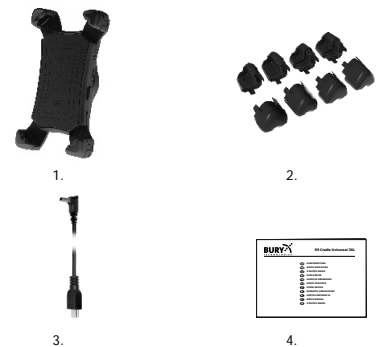

# S9 Cradle Universal 3XL

Active cradle for a wide range of smartphones

Suitable for use with over 300 mobile phone models by leading phone manufacturers

Flexibility of the cradle

Scope of delivery:

1. Universal cradle
2. Alignment inserts
3. Charging cable (Micro USB)
4. Quick user guide

Suitable accessories for your mobile phone

1. Mobile phone and smartphone specific charging cables (optionally available)

- Safe storage** – secure fit, no scratches, no searching for your smartphone
- The cradle can be turned and tilted** – for the optimum display and operation of the apps
- Optimum reception** – Uses an external GSM antenna via the integrated antenna coupler
- Battery charging function** – for unlimited in-car talk time
- Straightforward click-assembly** – compatible with the **S9 Base (System 9)**

### S9 Cradle

A range of mobile phone specific holders with charging function and aerial connection

### S9 Cradle Universal 3XL

A flexible mobile phone holder with charging function (when used with a charging cable)

Mini-USB charging cable connecting mobile phones to the **S9 Cradle Universal 3XL**